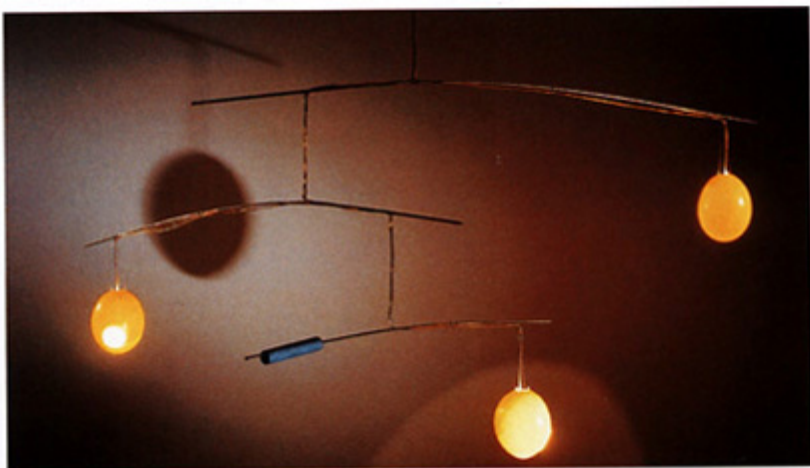

Tableau Tables

Manheim-Ruseau's Revisions collection includes modern accent tables inspired by 19th- and 20th-century designs that meld rich finishes and contemporary style. The Preston Occasional Table, shown here, draws upon the Art Deco tradition with slightly curved legs and a rich mahogany finish with a distinctive radiant starburst on the top shelf.

(972) 387-4578 • manheimruseau.com

Worldly Furnishings

Where in the world does Tucker Robbins get his design ideas? From Africa, Asia and the Americas, to be specific. Each Tucker Robbins piece carries the unique, exotic imprint of a distant land, with woods like acacia, satinwood and tropical pine that are finished using only natural oils.

(212) 355-3383 or (718) 764-0222
tuckerrobbins.com

Egg-cellent Idea

Who knew the ostrich was such a multi-purpose bird? First leather and burgers, now lighting. Hinson & Company introduces the Sandy 3 Pendant, a mobile made of farm-raised ostrich eggs and stainless steel. Durable, tactile and eclectic, the eggs diffuse light in a distinctive way. The collection also features a table lamp and wall sconce. Available exclusively through Hinson & Company.

(212) 688-5538

Style Boost

Pretty powder rooms are easy with Showhouse by Moen's three new collections: Bamboo, Sophisticate and Casa. The Bamboo Collection, shown here in brushed nickel, brings the beauty of nature into the home. The collection includes a complete line of accessories.

(800) BUY-MOEN • showhouse.moen.com